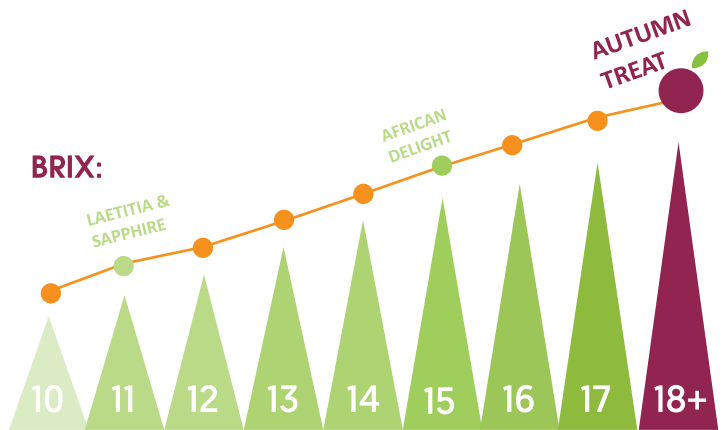

# Autumn Treat

A crunchy plum  
**bursting**  
with sweetness

**BREEDER:**  
Zaiger's Genetics

**HYBRID (FRUIT KIND):**  
Interspecific Plum

**MANAGING AGENT:**  
managed by CPC,  
marketed by Fruits

**TEXTURE:** Crisp  
**FLESH TYPE:** Firm melting

**SIZING:**  
A, AA, AAA+

**SKIN COLOUR:**  
Purple

**FLESH COLOUR:**  
Yellow

**FRUIT SHAPE:**  
Slightly ovate