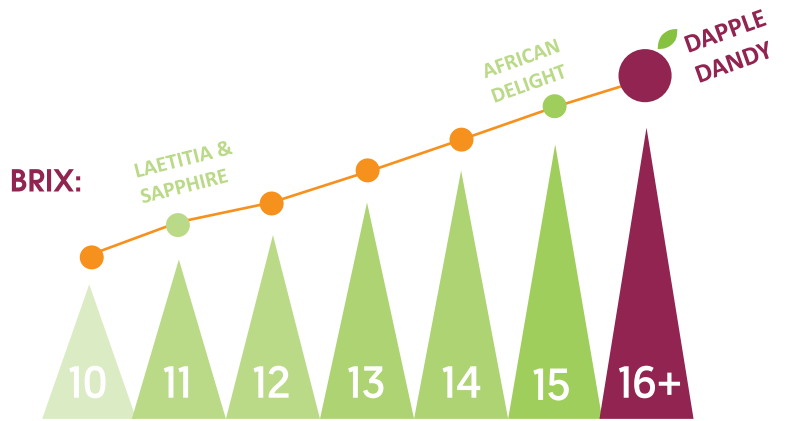

Dapple Dandy

A Well
balanced plum
 with **MELTING** texture
 and **spicy** flavour

BREEDER:
 Zaiger's Genetics

HYBRID (FRUIT KIND):
 Interspecific Plum

MANAGING AGENT:
 managed by CPC,
 marketed by Fruits

TEXTURE: Crisp
FLESH TYPE: Melting

SIZING:
 A, AA, AAA

SKIN COLOUR:
 Dapple
 (Distinctive skin colour -
 pale green to yellow)

FLESH COLOUR:
 Pink Red

FRUIT SHAPE:
 Round

AVAILABILITY CALENDAR: