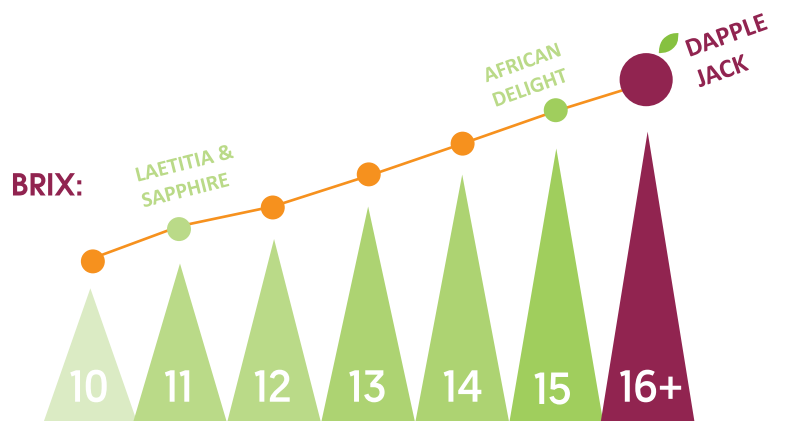

Dapple Jack

Full of **flavour**,
Dapple Jack, is the **sweetest**
of the Dapple series and is a wonderfully
sweet plum

BREEDER:
 Zaiger's Genetics

HYBRID (FRUIT KIND):
 Interspecific Plum

MANAGING AGENT:
 managed by CPC,
 marketed by Fruits

TEXTURE: Firm

FLESH TYPE: Firm

SIZING:

B, A, AA

SKIN COLOUR:

Dapple
 (Mottled green and red)

FLESH COLOUR:

Red

FRUIT SHAPE:

Round

AVAILABILITY CALENDAR: