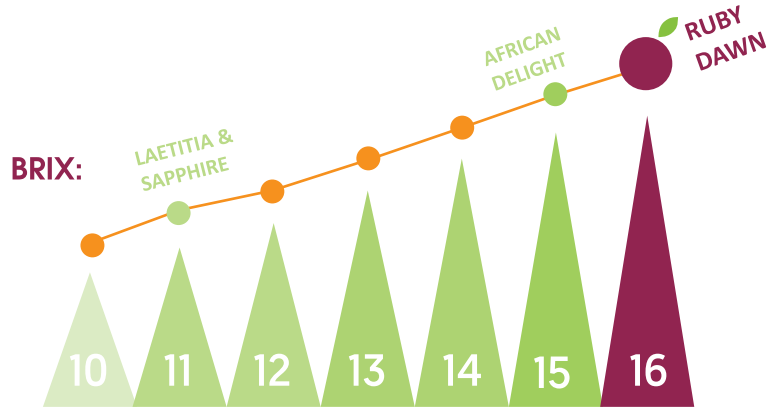

# Ruby Dawn

A vibrant **burst** of **TROPICAL FLAVOUR**, with a **crisp, fine texture**.

**BREEDER:**  
Zaiger's Genetics

**HYBRID (FRUIT KIND):**  
Interspecific Plum

**MANAGING AGENT:**  
managed by CPC,  
marketed by Fruits

**TEXTURE:**

Crisp / fine

**SIZING:**

B, A, AA, AAA

**SKIN COLOUR:**

Red

**FLESH COLOUR:**

Red

**FRUIT SHAPE:**

Round